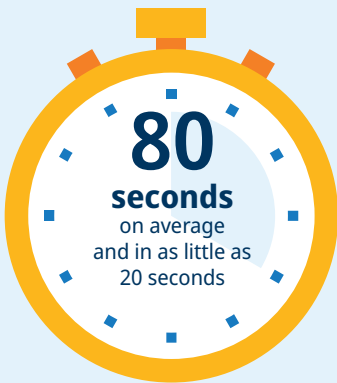

ExpressVote XL: Transforming the Voting Experience

Quick and easy voting with ExpressVote XL

Long lines? Not with ExpressVote XL. On ExpressVote XL, voters have an extremely fast voting experience. That's a documented fact from voters and election administrators. Lines on Election Day generally originate during check-in, not at the voting machine. Jurisdictions decide equipment needs based on the number of voters in a precinct.

How fast is the voting experience on ExpressVote XL?

Key features

- Activation in Seconds
- Full-Face Voting Interface
- High-Speed Paper Path

ExpressVote XL voter testimonials

“There was no line. [In other elections] I’ve always waited in line.”

Jessica Ickler, voter, Cumberland County, PA
Penn Live, Short waits, no lines reported as polls near closing time in Pa. primary, 6/2/2020

“It’s nice and easy. This is a little quicker.”

75-year-old Tom Upshaw, voter, Philadelphia, PA
The Temple News, Residents, students try out new voting machines ahead of Election Day, 10/18/2019

“Voting my ballot only took 20 seconds, and there was almost no line or wait for a machine. My whole experience was very quick!”

Frank B, voter, New Castle County, DE
2022 General Election