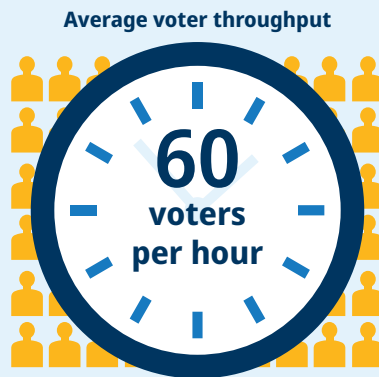

ExpressVote XL: Transforming the Voting Experience

Quick and easy voting with ExpressVote XL

Long lines? Not with ExpressVote XL. On ExpressVote XL, voters have an extremely fast voting experience. That's a documented fact from voters and election administrators. Lines on Election Day generally originate during check-in, not at the voting machine. Jurisdictions decide equipment needs based on the number of voters in a precinct.

How fast is the voting experience on ExpressVote XL?

Key features

- Activation in Seconds
- Full-Face Voting Interface
- High-Speed Paper Path

ExpressVote XL voter testimonials

“There was no line. [In other elections] I’ve always waited in line.”

Jessica Ickler, voter, Cumberland County, PA
Penn Live, Short waits, no lines reported as polls near closing time in Pa. primary, 6/2/2020

“It’s nice and easy. This is a little quicker.”

75-year-old Tom Upshaw, voter, Philadelphia, PA
The Temple News, Residents, students try out new voting machines ahead of Election Day, 10/18/2019

“Voting my ballot only took 20 seconds, and there was almost no line or wait for a machine. My whole experience was very quick!”

Frank B, voter, New Castle County, DE
2022 General Election