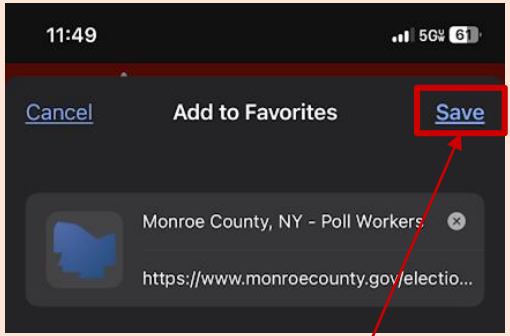

3 Select "Add to Favorites"

4 Click *Save*