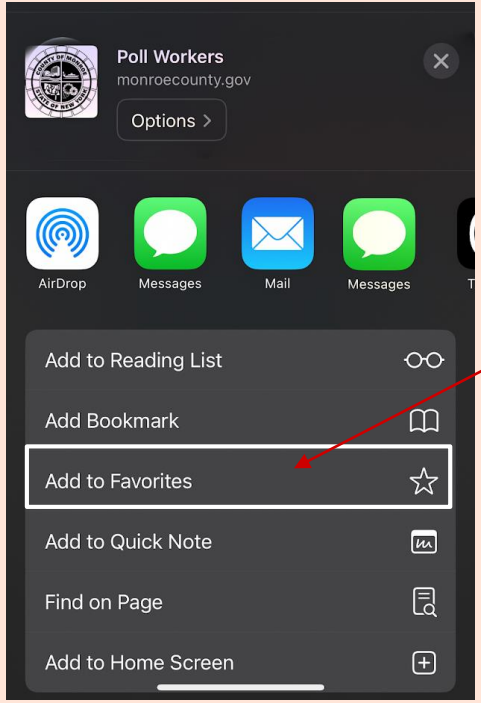

# Apple Safari

Safari is the default browser for Apple products, such as Macbooks, iPhones, iPads, etc.

1 On <https://www.monroecounty.gov/elections-inspectors> in your Safari tab.

2 Click the *Export* button. It will open a pop up similar to below.

3 Select "Add to Favorites"

4 Click *Save*

3 Success!

MONROE COUNTY, NY  
ADAM J. BELLO · COUNTY EXECUTIVE

SEARCH MENU